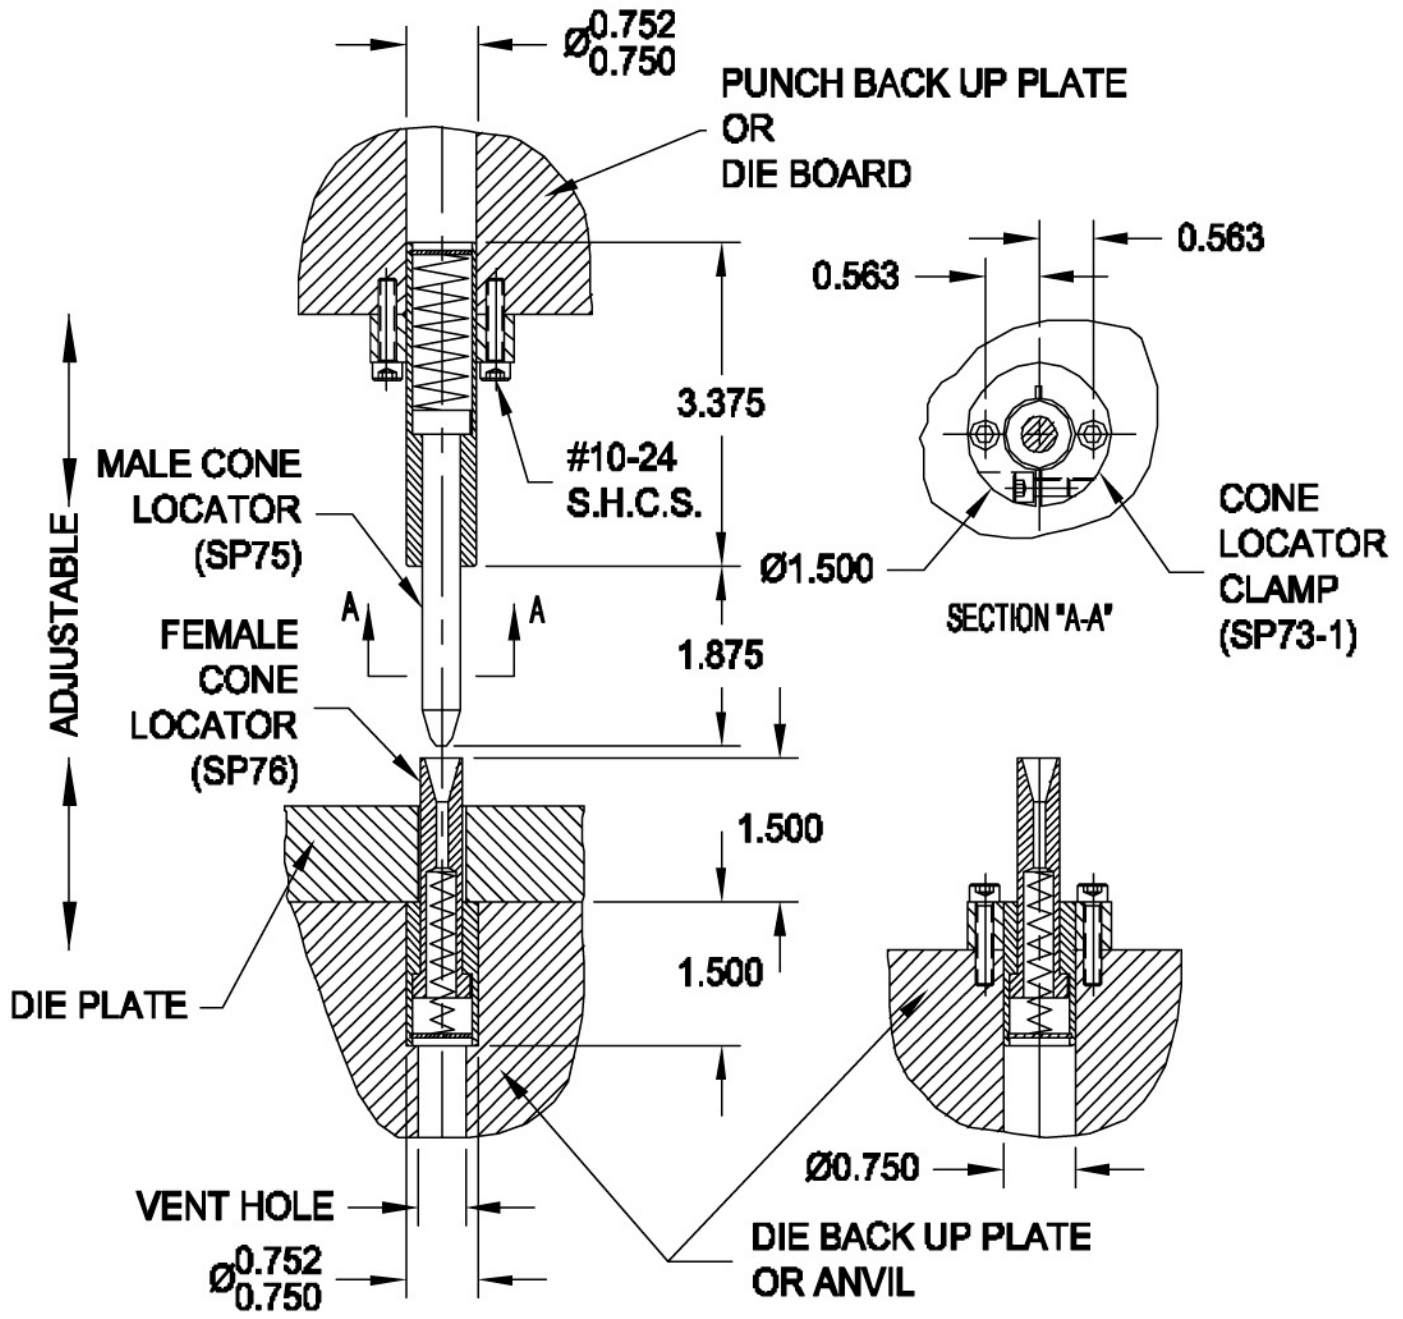

CONE LOCATOR CARTRIDGE INSTALLATION INFORMATION

EDWARD D. SEGEN & CO, LLC
 100 Enterprise Drive, Ft. Loramie, OH 45845
 PH: 937.295.2281 FAX: 937.295.3677
www.toolingtechgroup.com

THE INFORMATION CONTAINED HEREIN MAY BE THE SUBJECT OF PENDING OR CONTEMPLATED PATENTS,
 AND IS FURNISHED WITHOUT PREJUDICE TO THE PATENT RIGHTS OF EDWARD D. SEGEN & CO, LLC.