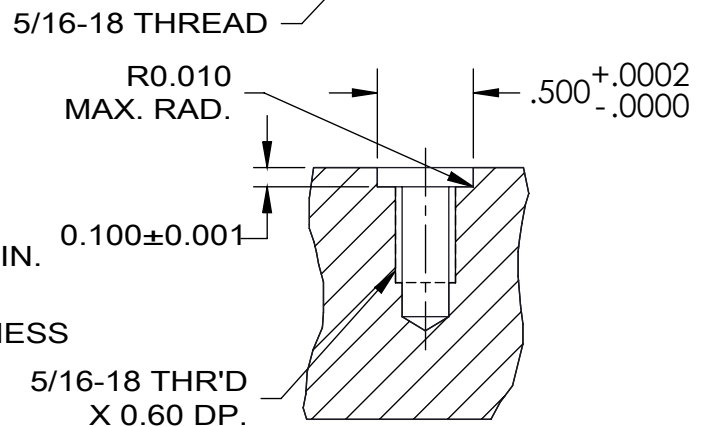

# SNAPLOCK COLLET & POST

**SNAPLOCK COLLET**  
**CAT.# SNC390**

**SNAPLOCK POST**  
**CAT.# SNP390**

**EDWARD D. SEGEN & CO, LLC**

100 Enterprise Drive, Ft. Loramie, OH 45845

PH.937.295.2281 FAX 937.295.3677