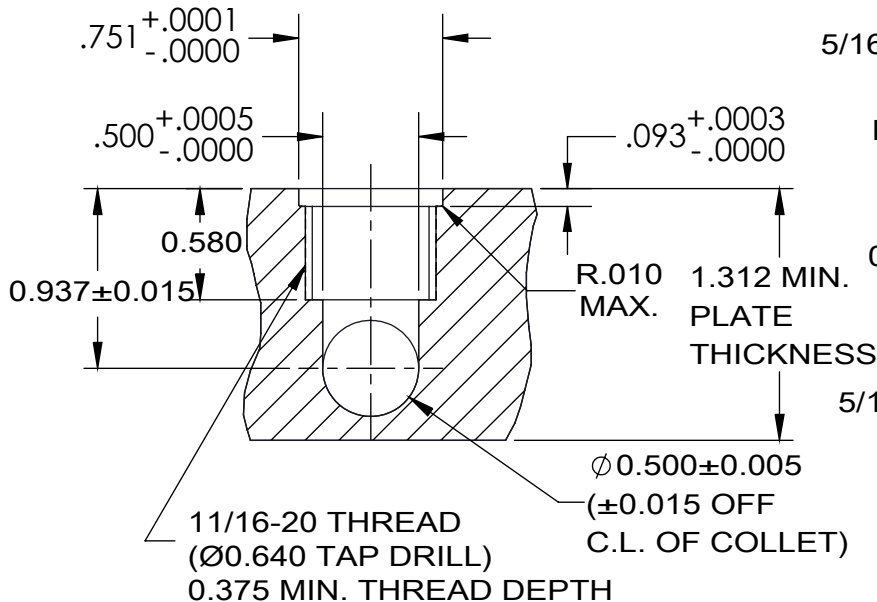

# SNAPLOCK COLLET & POST

**SNAPLOCK COLLET**  
**CAT.# SNC390**

**SNAPLOCK POST**  
**CAT.# SNP390**

**EDWARD D. SEGEN & CO, LLC**

100 Enterprise Drive, Ft. Loramie, OH 45845

PH.937.295.2281 FAX 937.295.3677