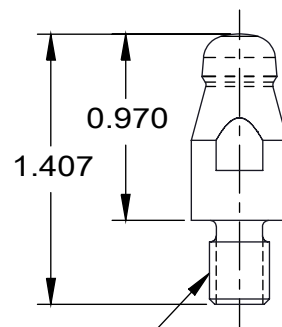

# SNAPLOCK COLLET & POST

**SNAPLOCK COLLET**  
**CAT.# SNC390**

**SNAPLOCK POST**  
**CAT.# SNP390**

**EDWARD D. SEGEN & CO, LLC**

100 Enterprise Drive, Ft. Loramie, OH 45845

PH.937.295.2281 FAX 937.295.3677