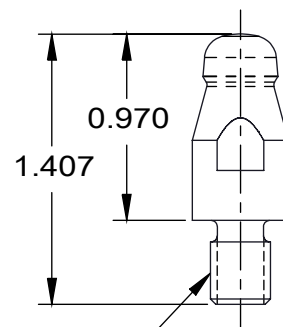

# SNAPLOCK COLLET & POST

**SNAPLOCK COLLET**  
**CAT.# SNC390**

**SNAPLOCK POST**  
**CAT.# SNP390**

**EDWARD D. SEGEN & CO, LLC**

100 Enterprise Drive, Ft. Loramie, OH 45845

PH.937.295.2281 FAX 937.295.3677