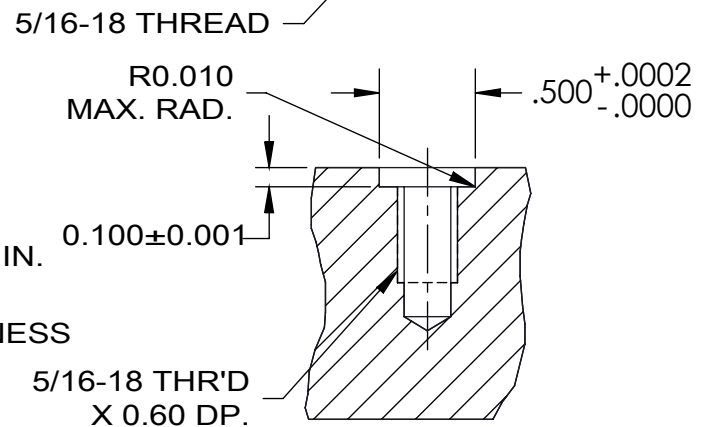

# SNAPLOCK COLLET & POST

**SNAPLOCK COLLET**  
**CAT.# SNC390**

**SNAPLOCK POST**  
**CAT.# SNP390**

**EDWARD D. SEGEN & CO, LLC**

100 Enterprise Drive, Ft. Loramie, OH 45845

PH.937.295.2281 FAX 937.295.3677