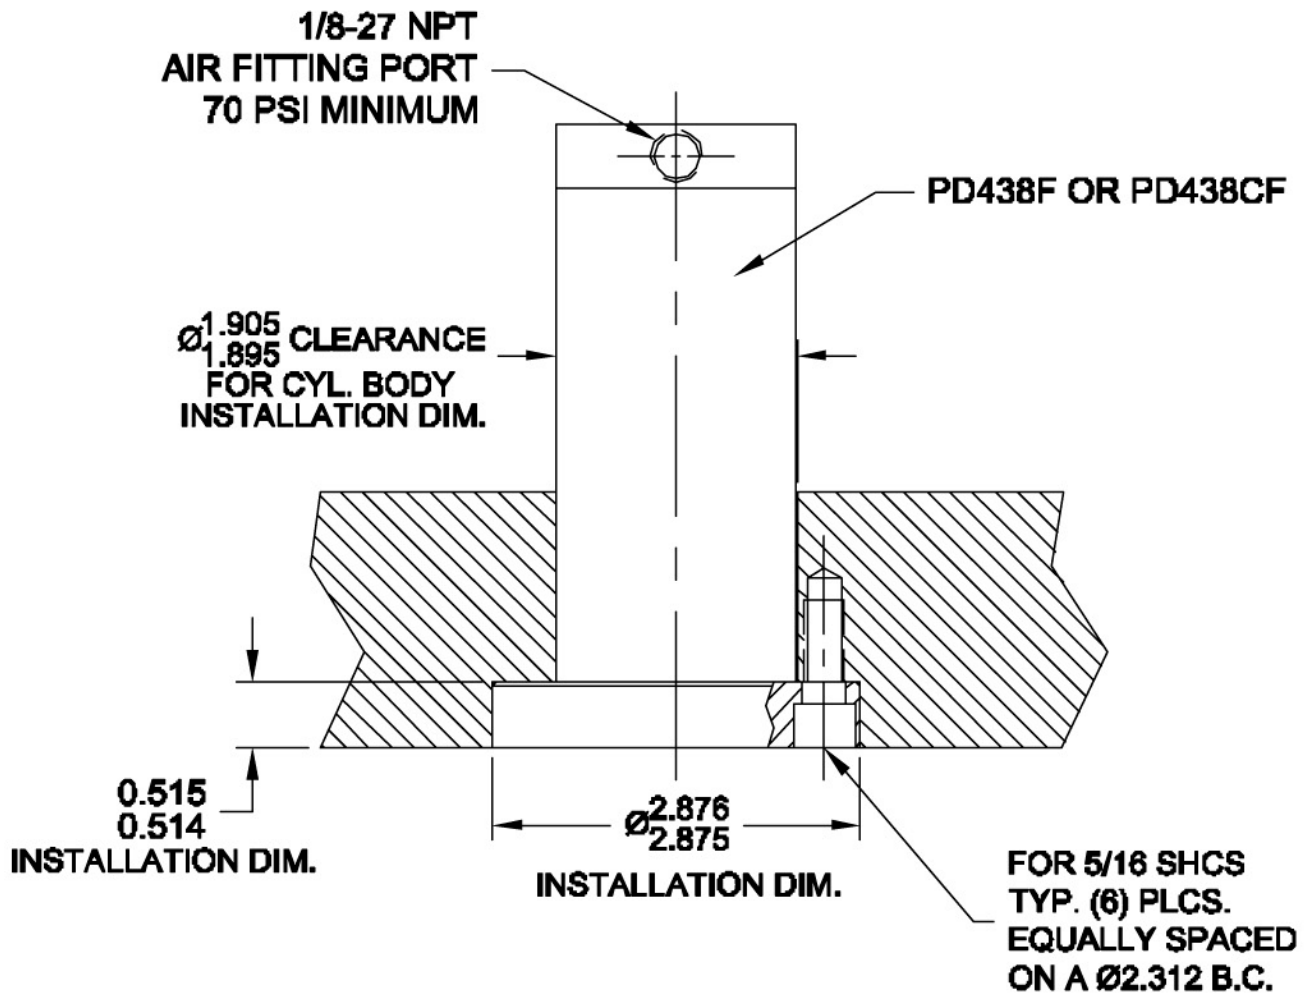

CYLINDER LOCK - FLANGE MOUNT INSTALLATION INFORMATION

FOR CAT. # PD438F & PD438CF

EDWARD D. SEGEN & CO, LLC
100 Enterprise Drive, Ft. Loramie, OH 45845
PH: 937.295.2281 FAX: 937.295.3677
www.toolingtechgroup.com