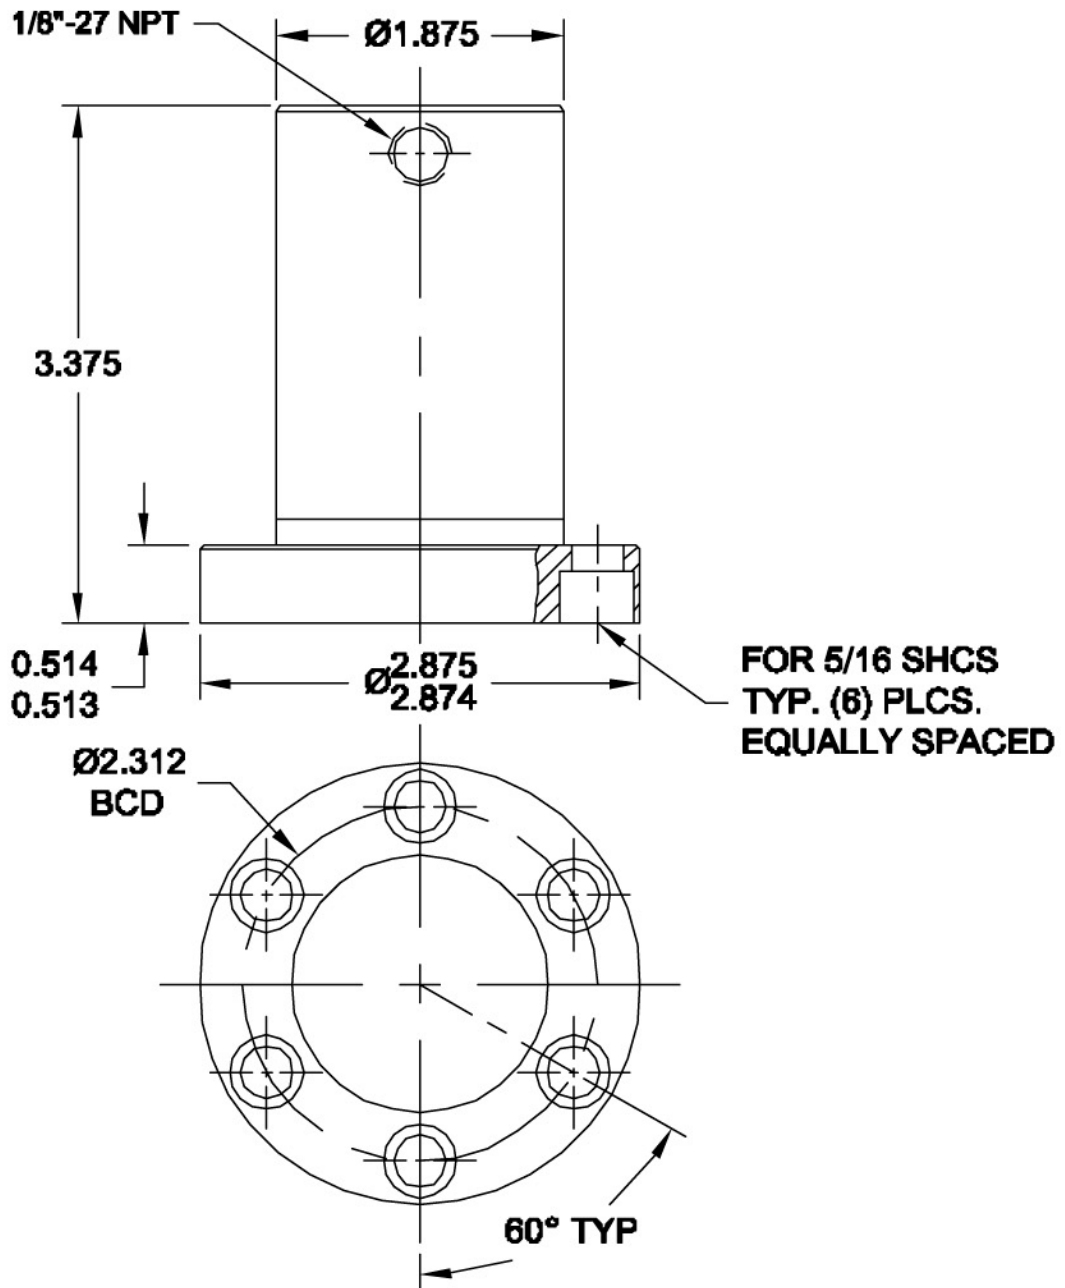

COMPACT CYLINDER LOCK-FLANGE MOUNT

CAT. # PD438CF

EDWARD D. SEGEN & CO, LLC
100 Enterprise Drive, Ft. Loramie, OH 45845
PH: 937.295.2281 FAX: 937.295.3677
www.toolingtechgroup.com

THE INFORMATION CONTAINED HEREIN MAY BE THE SUBJECT OF PENDING OR CONTEMPLATED PATENTS,
AND IS FURNISHED WITHOUT PREJUDICE TO THE PATENT RIGHTS OF EDWARD D. SEGEN & CO, LLC.